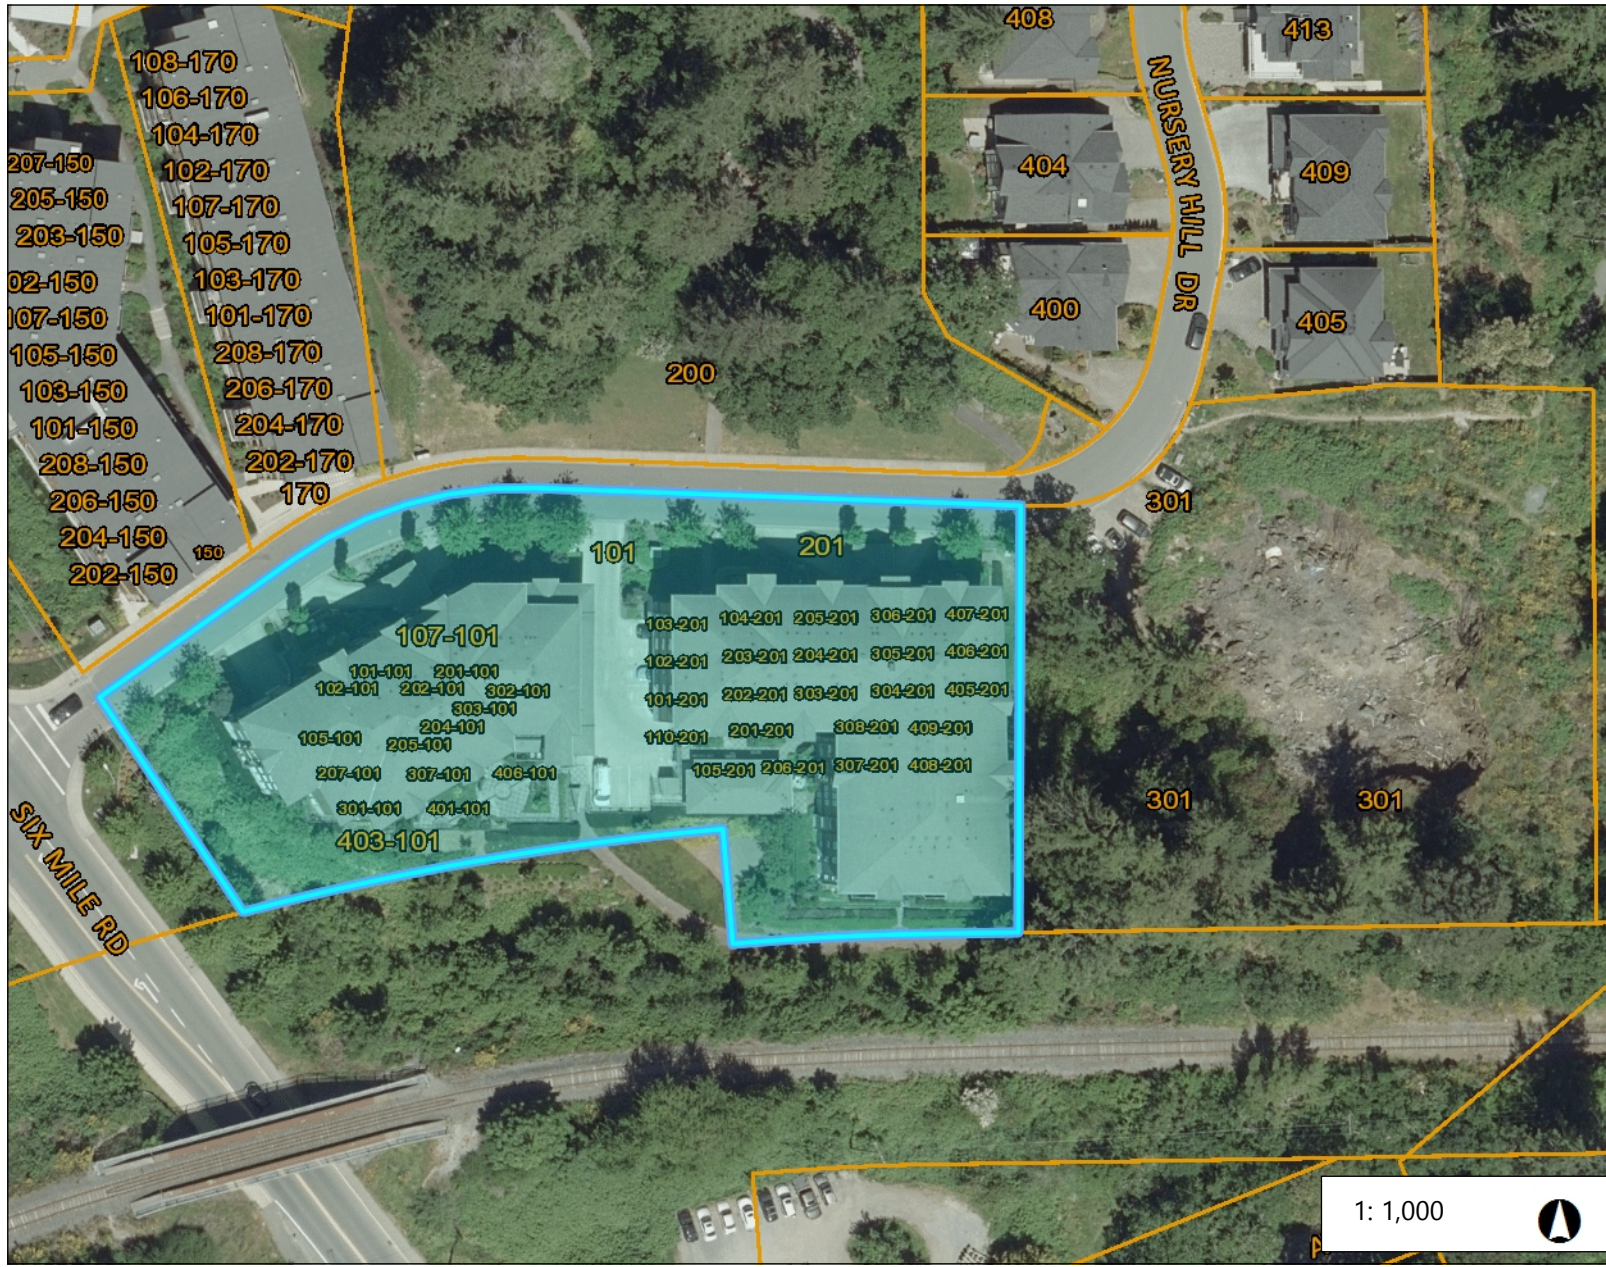

404-201 Nursery Hill Dr

Legend

1: 1,000

NAD_1983_UTM_Zone_10N
© Capital Regional District

Important: This map is for general information purposes only. The Capital Regional District (CRD) makes no representations or warranties regarding the accuracy or completeness of this map or the suitability of the map for any purpose. This map is not for navigation. The CRD will not be liable for any damage, loss or injury resulting from the use of the map or information on the map and the map may be changed by the CRD at any time.